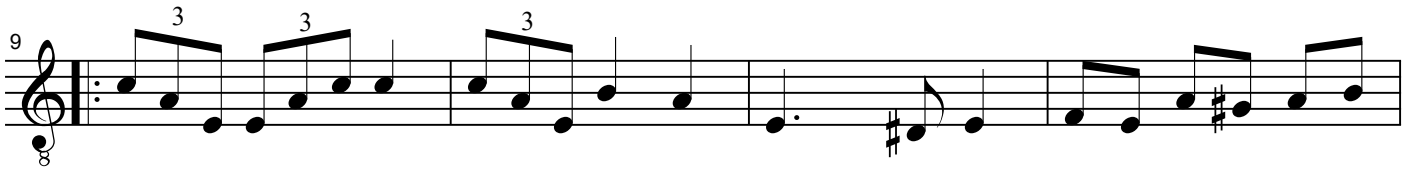

D.C. al Fine

Romance

Traditional
Arrangement: Jürg Hochweber

Guit. 1
+
Octave
Guitar

D.C. al Fine

Romance

Traditional
Arrangement: Jürg Hochweber

26