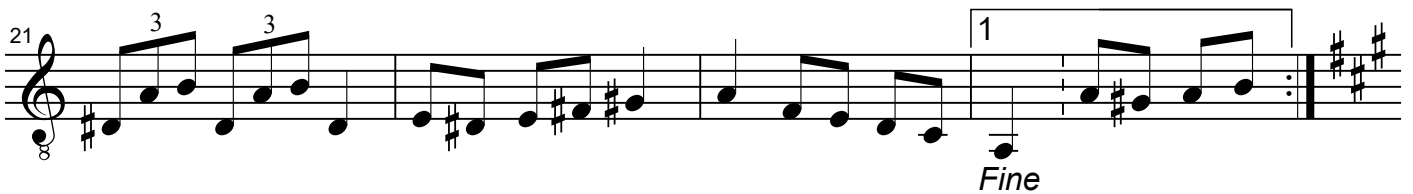

D.C. al Fine

Romance

Traditional
Arrangement: Jürg Hochweber

Guit. 1
+
Octave
Guitar

D.C. al Fine

Romance

Traditional
Arrangement: Jürg Hochweber

26